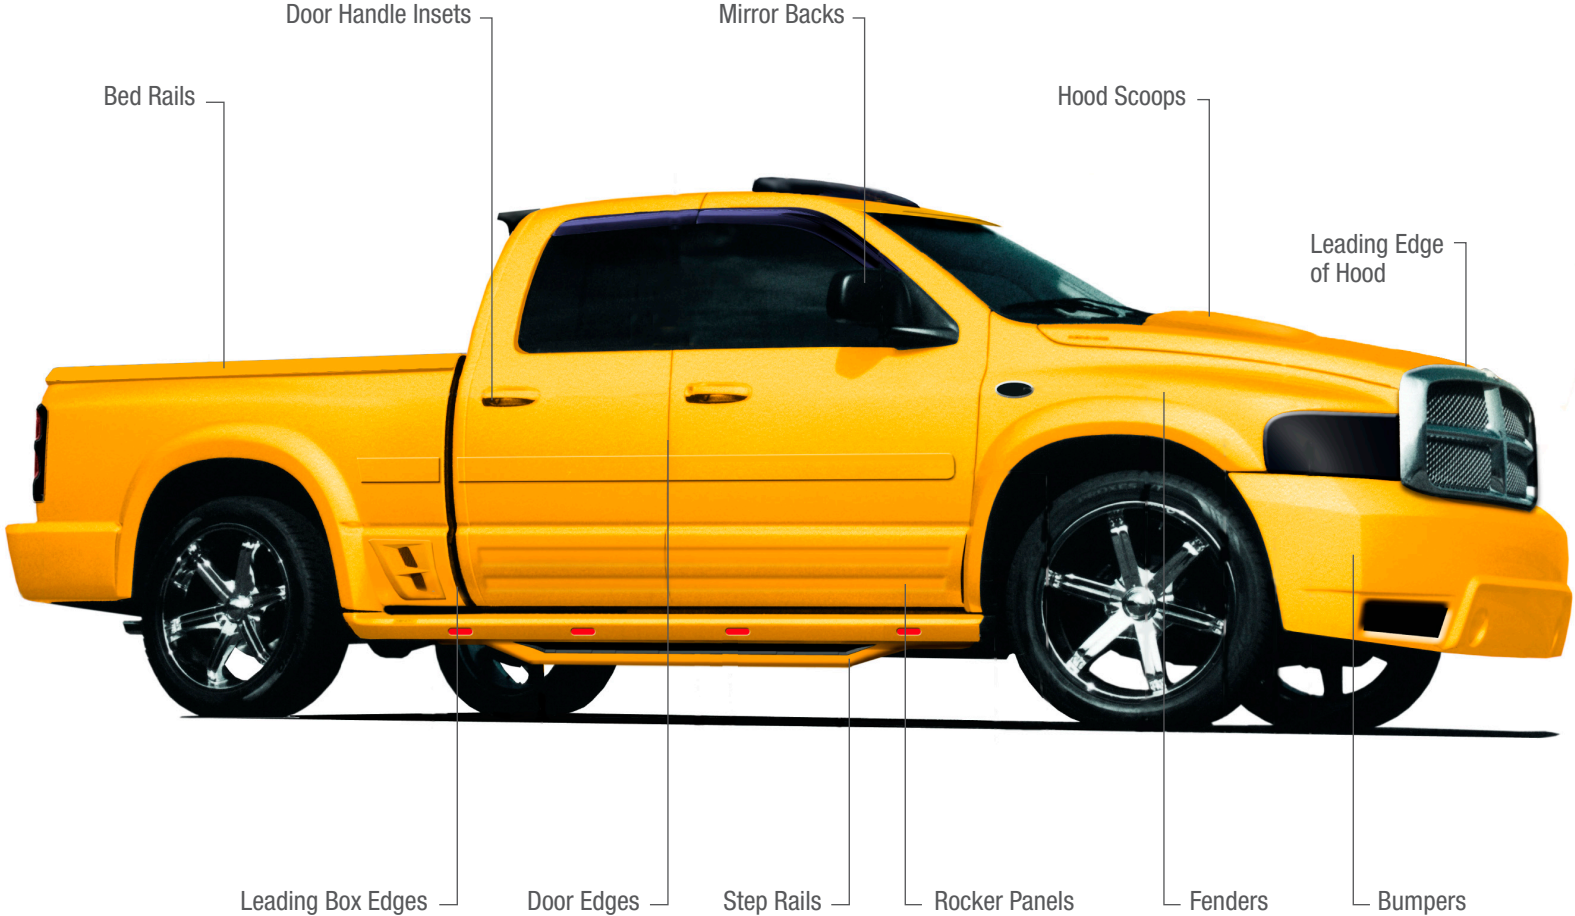

Scotchgard™ Paint Protection Film

Typical Truck Applications

Paint Protection Film